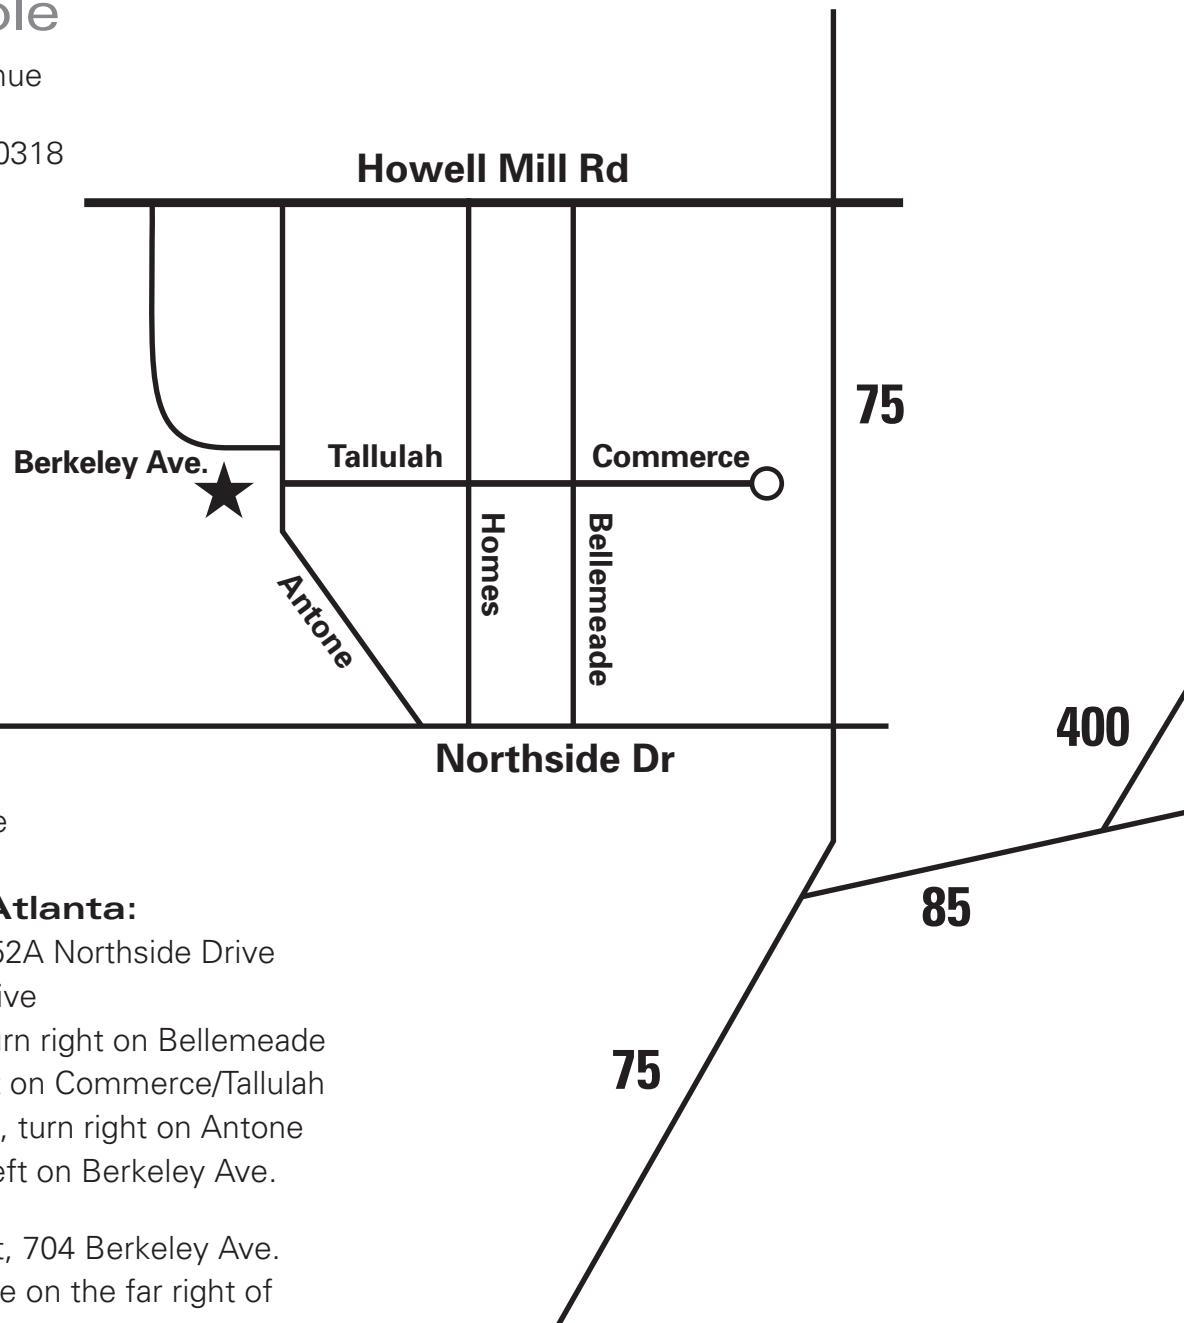

704 Berkeley Avenue
Suite B
Atlanta, Georgia 30318

404.982.9552

Directions to Blue Marble

From Downtown Atlanta:

Take I-75 North to Exit 252A Northside Drive
Turn left on Northside Drive
At the first traffic light, turn right on Bellemeade
At the stop sign, turn left on Commerce/Tallulah
When Tallulah dead-ends, turn right on Antone
and then an immediate left on Berkeley Ave.

Our building is on the left, 704 Berkeley Ave.
Blue Marble is in the suite on the far right of
the upper level.

From the Northwest:

Take I-75 South to Exit 252 and follow the signs
for Northside Dr.
Turn right on Northside Dr.
At the first traffic light, turn right on Bellemeade
At the stop sign, turn left on Commerce/Tallulah
When Tallulah dead-ends, turn right on Antone
and then an immediate left on Berkeley Ave.

Our building is on the left, 704 Berkeley Ave.
Blue Marble is in the suite on the far right of
the upper level.

From the Northeast:

Take I-85 South to I-75 North.
Take Exit 252A Northside Dr.
Turn left on Northside Drive
At the first traffic light, turn right on Bellemeade
At the stop sign, turn left on Commerce/Tallulah
When Tallulah dead-ends, turn right on Antone
and then an immediate left on Berkeley Ave.

Our building is on the left, 704 Berkeley Ave.
Blue Marble is in the suite on the far right of
the upper level.